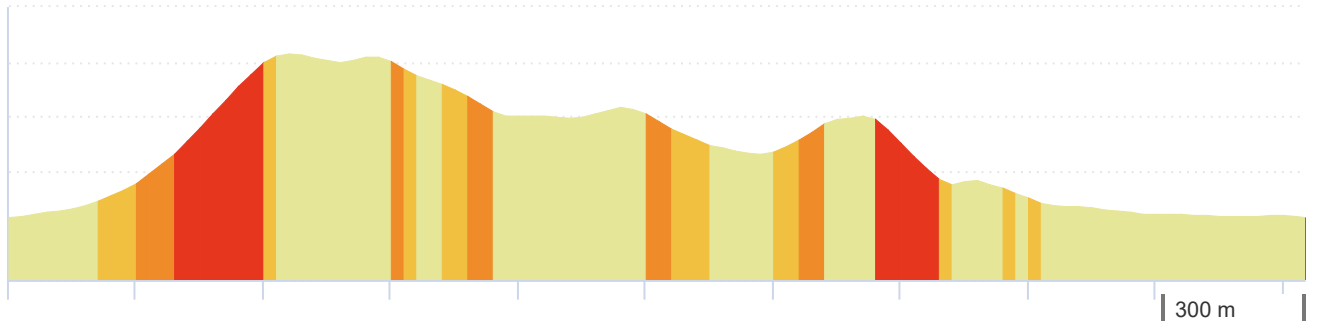

14686066 | Randonnée pédestre | Bise Boussecos
 Bize-Minervois -> Bize-Minervois
 10.174 km ↑ 205 m ↓ 205 m ▲ 58 m ▼ 208 m

<5% <7% <10% <15% >15%

58m 208m 205m 205m

Leaflet | Geocoding by Photon, © IGN France ign.fr