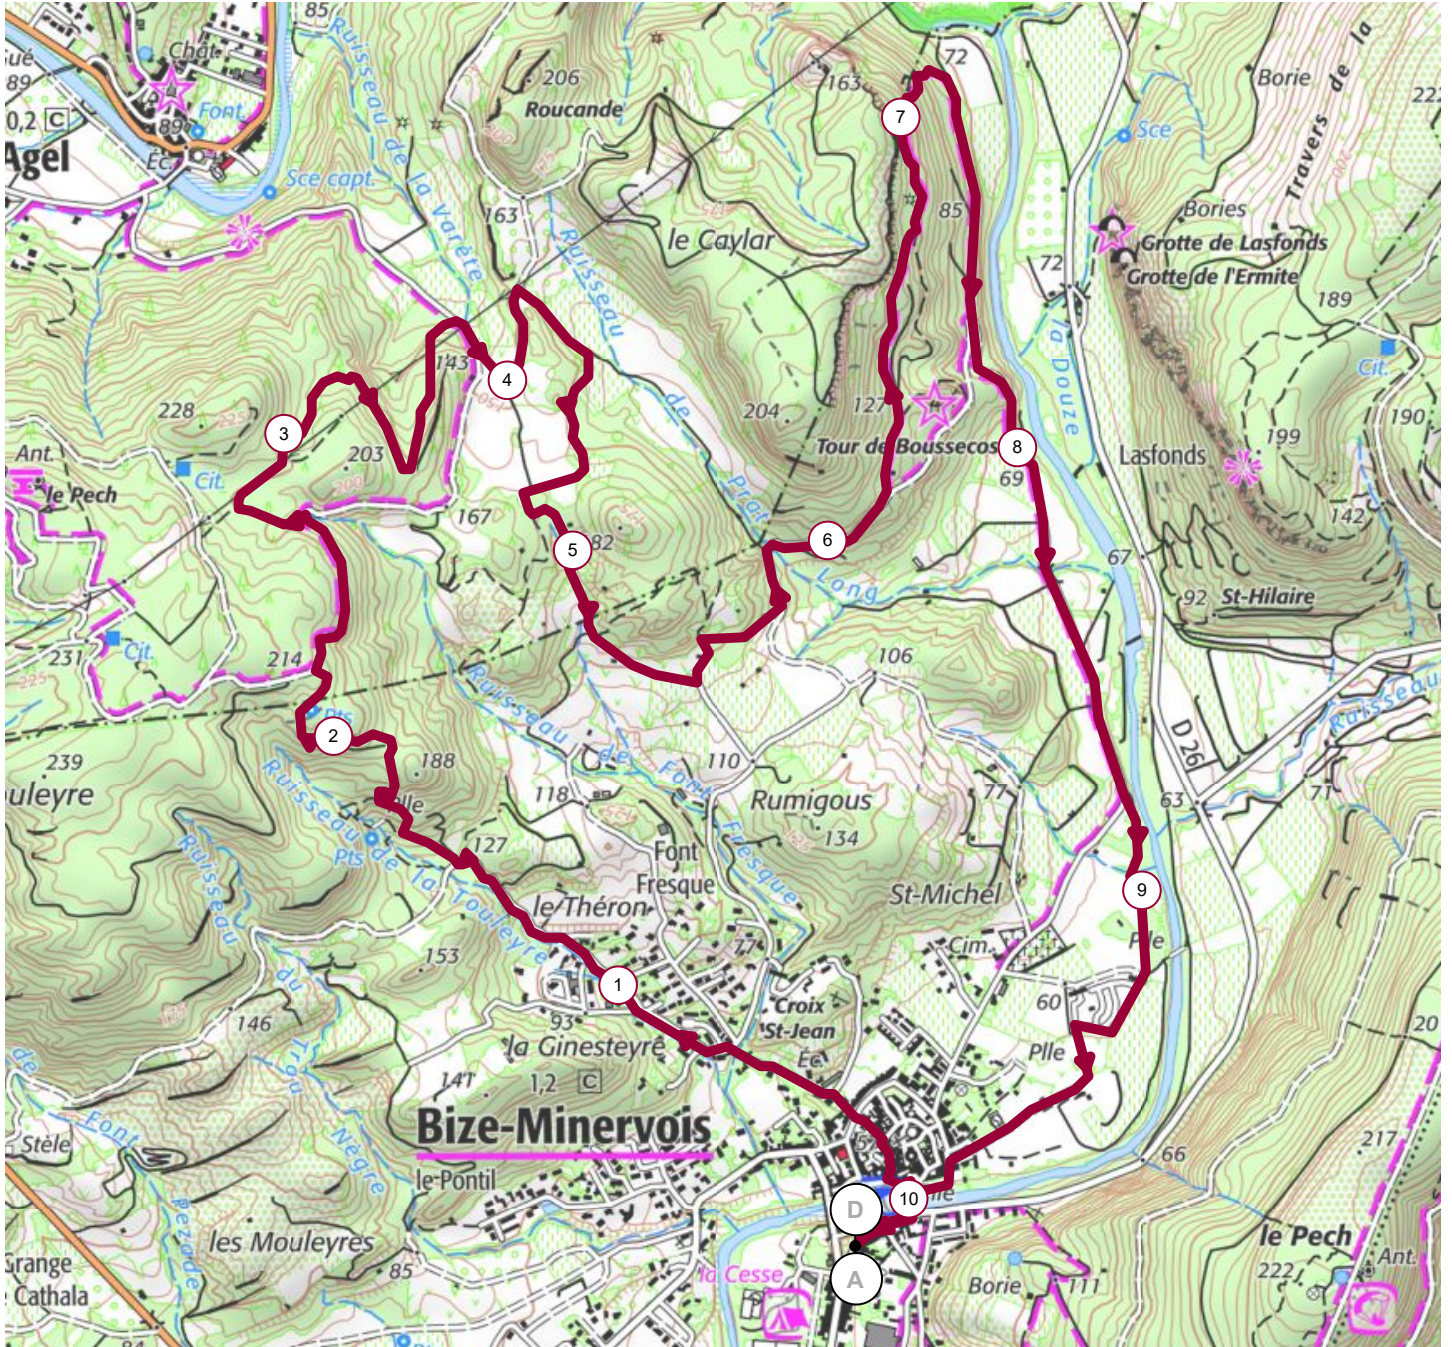

14686066 | Randonnée pédestre | Bise Boussecos
 Bize-Minervois -> Bize-Minervois
 10.174 km ↑ 205 m ↓ 205 m ▲ 58 m ▼ 208 m

<5% <7% <10% <15% >15%

58m 208m 205m 205m

Leaflet | Geocoding by Photon, © IGN France ign.fr

© 2022 Openrunner